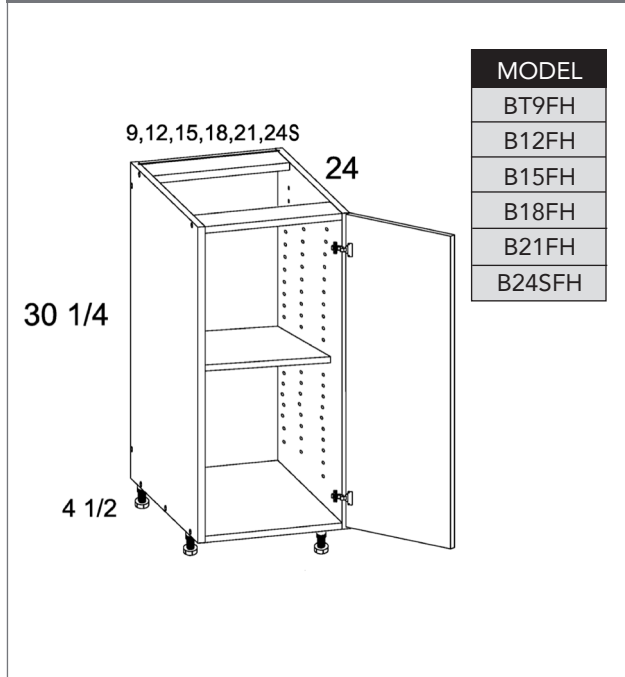

### PRODUCT SPECIFICATIONS

Full Height One Door Bases

Base Rollout with Basket Pullout

Base Rollout with Tray Pullout

Full Height Door Base Cabinet with Single Trashcan

125

### PRODUCT SPECIFICATIONS

Full Height Door Base Cabinet with Double Trashcan

| MODEL     |
|-----------|
| B18FHTCPO |
| B21FHTCPO |

Full Height Two Door Bases

| MODEL |
|-------|
| B24FH |
| B27FH |
| B30FH |
| B33FH |
| B36FH |
| B42FH |