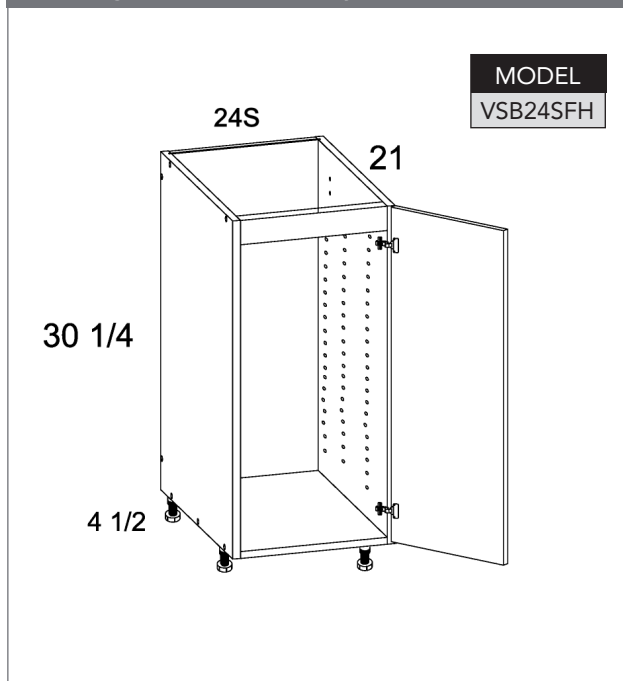

Full Height One Door Vanity Sink Bases