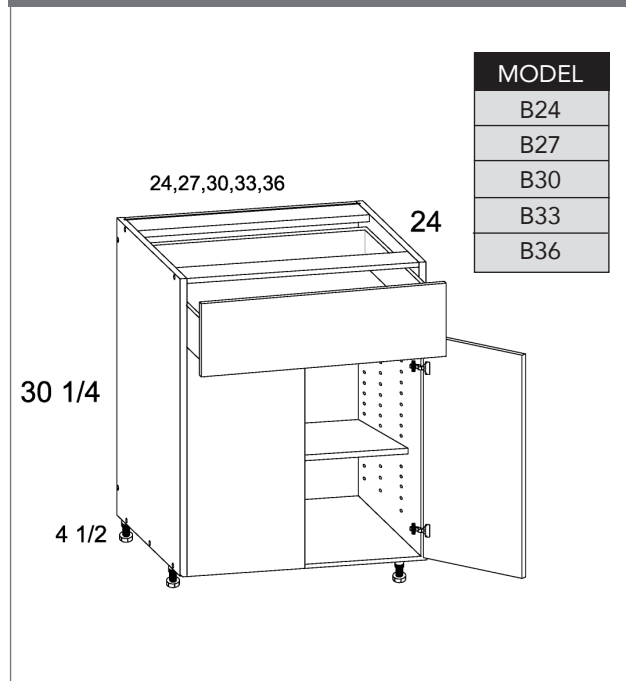

### PRODUCT SPECIFICATIONS

Full Height One Door Bases

Base Rollout with Basket Pullout

Base Rollout with Tray Pullout

Full Height Door Base Cabinet with Single Trashcan

125

### PRODUCT SPECIFICATIONS

Full Height Door Base Cabinet with Double Trashcan

| MODEL     |
|-----------|
| B18FHTCPO |
| B21FHTCPO |

Full Height Two Door Bases

| MODEL |
|-------|
| B24FH |
| B27FH |
| B30FH |
| B33FH |
| B36FH |
| B42FH |

### PRODUCT SPECIFICATIONS

Base Cabinet with Double Trashcan

Two Door One Drawer Bases

Two Drawer Bases

Two Drawer Bases with One Inner Drawer

127

### PRODUCT SPECIFICATIONS

**Two Drawer Bases with Two Inner Drawers**

| MODEL    |
|----------|
| 2DB2ID12 |
| 2DB2ID15 |
| 2DB2ID18 |
| 2DB2ID21 |
| 2DB2ID24 |
| 2DB2ID27 |
| 2DB2ID30 |
| 2DB2ID33 |
| 2DB2ID36 |