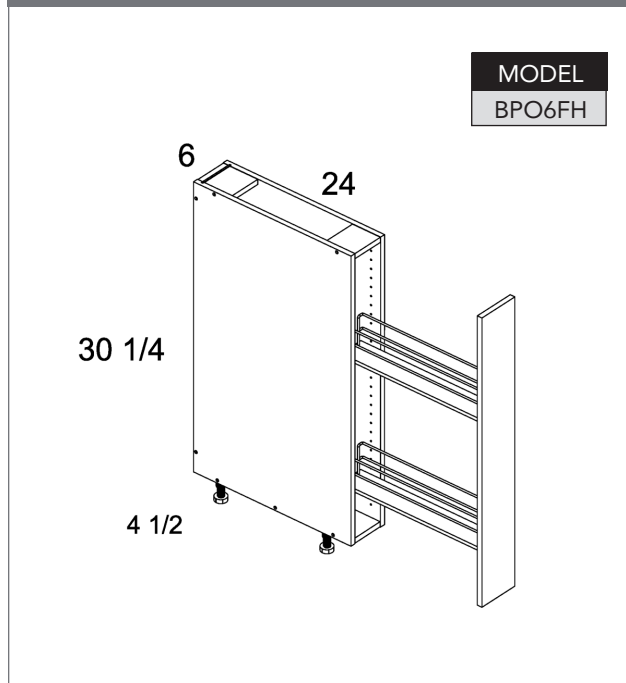

### PRODUCT SPECIFICATIONS

Full Height One Door Bases

Base Rollout with Basket Pullout

Base Rollout with Tray Pullout

Full Height Door Base Cabinet with Single Trashcan

125

### PRODUCT SPECIFICATIONS

Full Height Door Base Cabinet with Double Trashcan

| MODEL     |
|-----------|
| B18FHTCPO |
| B21FHTCPO |

Full Height Two Door Bases

| MODEL |
|-------|
| B24FH |
| B27FH |
| B30FH |
| B33FH |
| B36FH |
| B42FH |