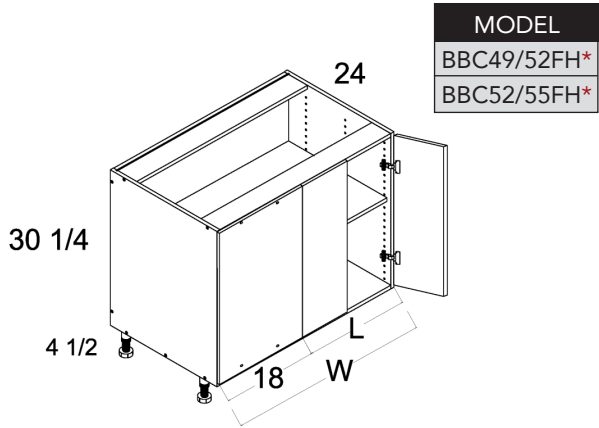

PRODUCT SPECIFICATIONS

Full Height Two Door Blind Bases