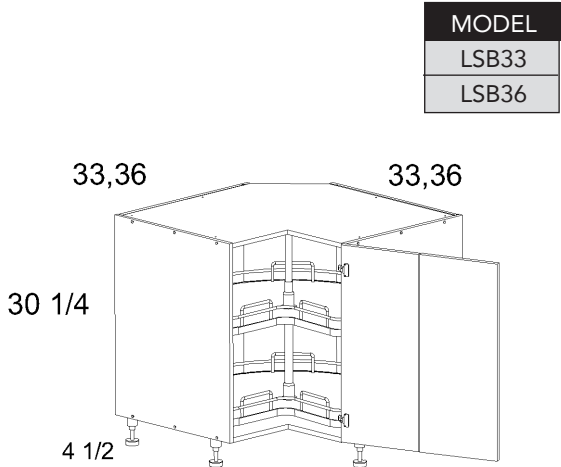

Base Easy Reach with Lazy Susan Tray