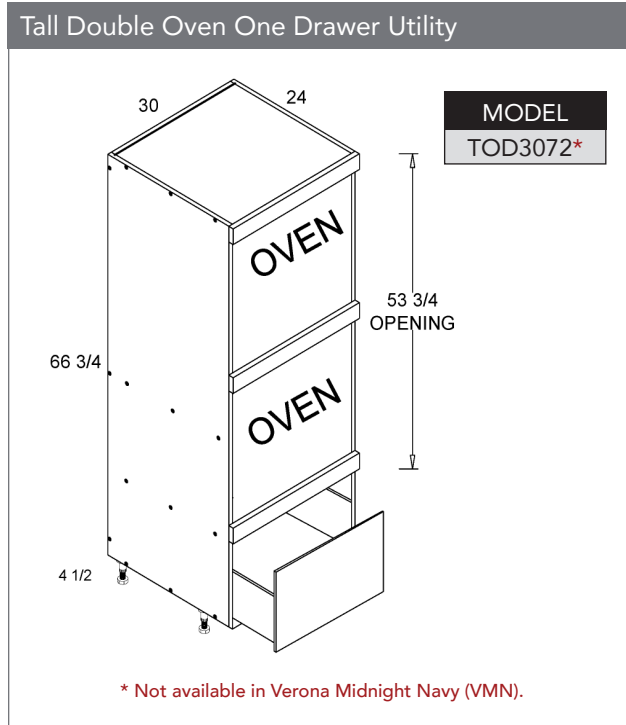

66 3/4

4 1/2

34 7/8 OPENING

OVEN

\* Not available in Verona Midnight Navy (VMN).

PRODUCT SPECIFICATIONS

143