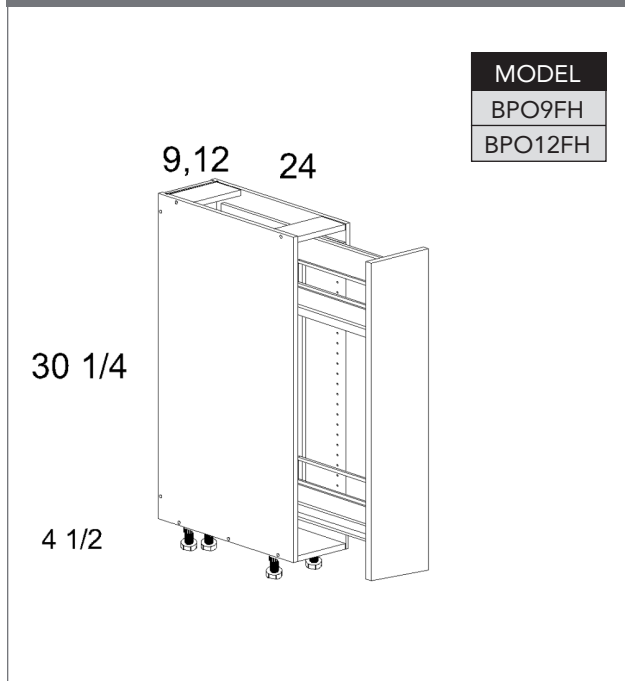

### PRODUCT SPECIFICATIONS

Full Height One Door Bases

Base Rollout with Basket Pullout

Base Rollout with Tray Pullout

Full Height Door Base Cabinet with Single Trashcan

125

### PRODUCT SPECIFICATIONS

Full Height Door Base Cabinet with Double Trashcan

| MODEL     |
|-----------|
| B18FHTCPO |
| B21FHTCPO |

Full Height Two Door Bases

| MODEL |
|-------|
| B24FH |
| B27FH |
| B30FH |
| B33FH |
| B36FH |
| B42FH |