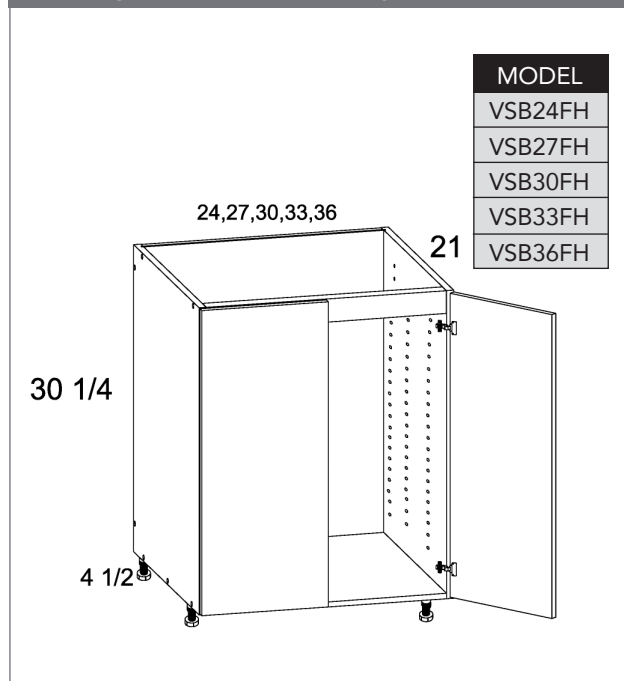

Full Height Double Door Vanity Sink Bases