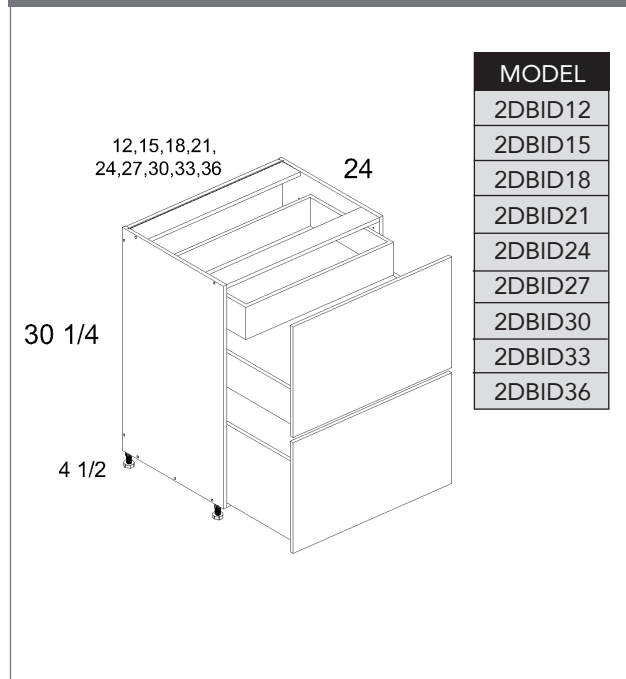

### PRODUCT SPECIFICATIONS

Full Height One Door Bases

Base Rollout with Basket Pullout

Base Rollout with Tray Pullout

Full Height Door Base Cabinet with Single Trashcan

125

### PRODUCT SPECIFICATIONS

Full Height Door Base Cabinet with Double Trashcan

| MODEL     |
|-----------|
| B18FHTCPO |
| B21FHTCPO |

Full Height Two Door Bases

| MODEL |
|-------|
| B24FH |
| B27FH |
| B30FH |
| B33FH |
| B36FH |
| B42FH |

### PRODUCT SPECIFICATIONS

Base Cabinet with Double Trashcan

Two Door One Drawer Bases

Two Drawer Bases

Two Drawer Bases with One Inner Drawer

127

### PRODUCT SPECIFICATIONS

**Two Drawer Bases with Two Inner Drawers**

| MODEL    |
|----------|
| 2DB2ID12 |
| 2DB2ID15 |
| 2DB2ID18 |
| 2DB2ID21 |
| 2DB2ID24 |
| 2DB2ID27 |
| 2DB2ID30 |
| 2DB2ID33 |
| 2DB2ID36 |