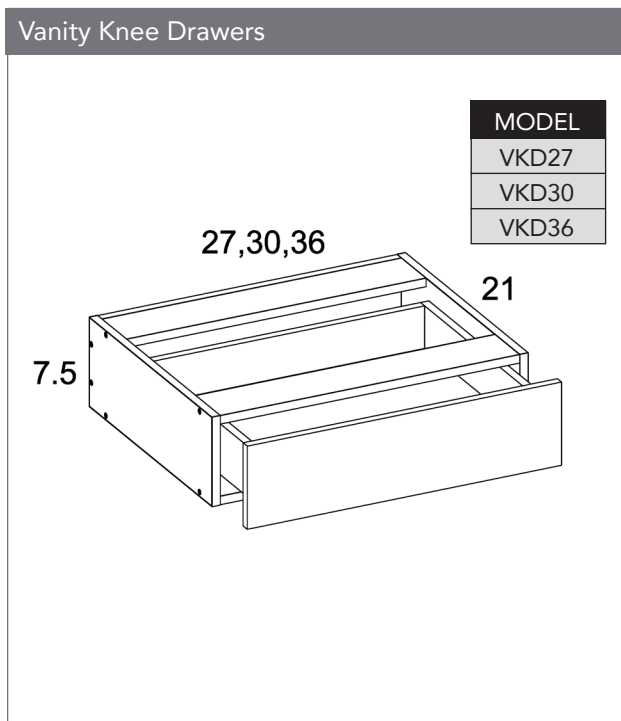

PRODUCT SPECIFICATIONS