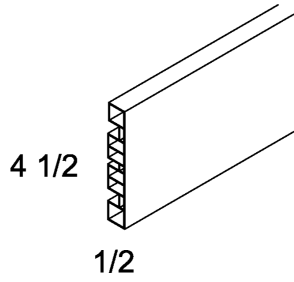

- Available in Verona style only.

**Toe Kick Cover**

**MODEL**  
TKC

- Edgebanded on all four edges
- Matching Laminate Face

148

PRODUCT SPECIFICATIONS

Brushed Aluminum PVC Toe Kick Cover

MODEL  
TKC-PVC