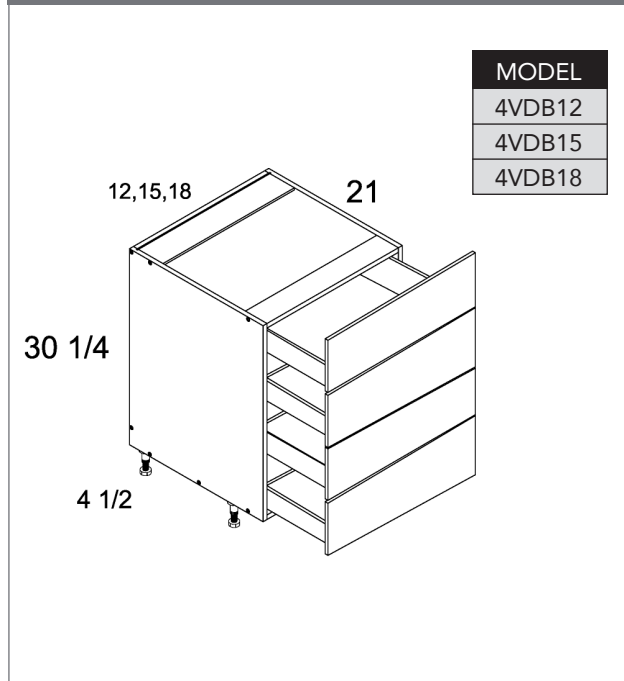

Four Drawer Vanity Bases