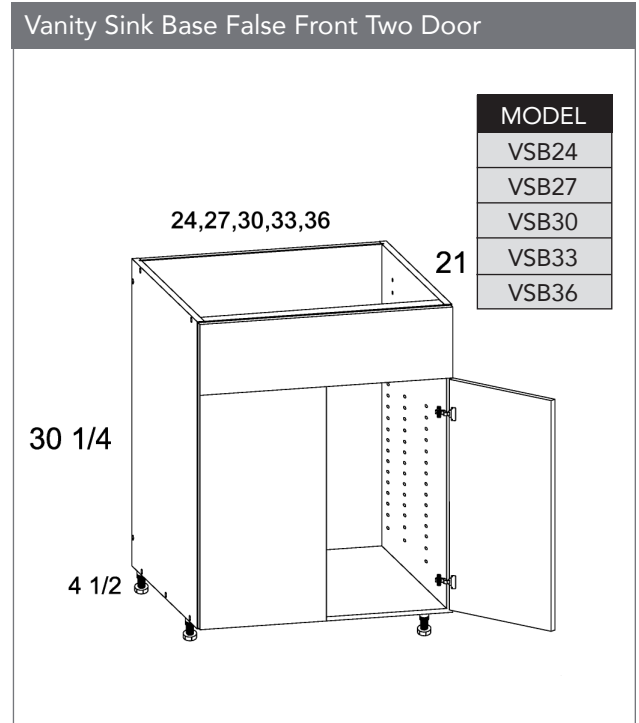

PRODUCT SPECIFICATIONS