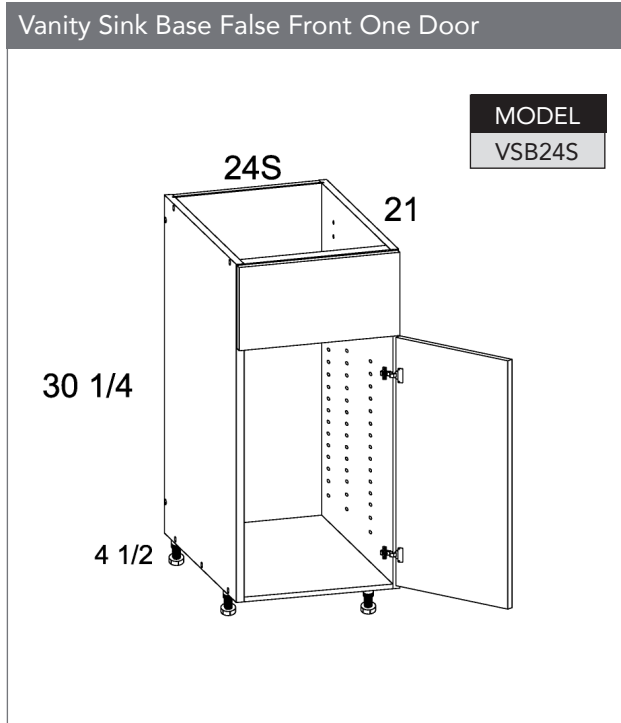

PRODUCT SPECIFICATIONS