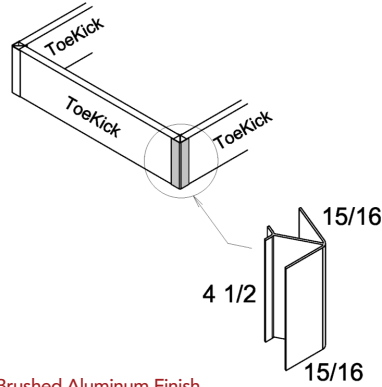

PVC Toe Kick Corner Connector

MODEL
CORNER-PVC

• Brushed Aluminum Finish

Furniture Base Moulding

MODEL
FBM8

• Available in Verona style only.

149