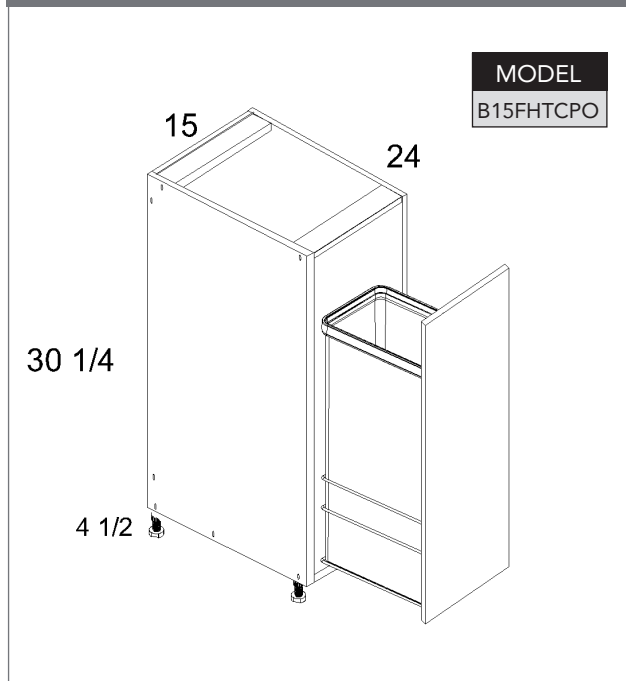

### PRODUCT SPECIFICATIONS

Full Height One Door Bases

Base Rollout with Basket Pullout

Base Rollout with Tray Pullout

Full Height Door Base Cabinet with Single Trashcan

125

### PRODUCT SPECIFICATIONS

Full Height Door Base Cabinet with Double Trashcan

| MODEL     |
|-----------|
| B18FHTCPO |
| B21FHTCPO |

Full Height Two Door Bases

| MODEL |
|-------|
| B24FH |
| B27FH |
| B30FH |
| B33FH |
| B36FH |
| B42FH |