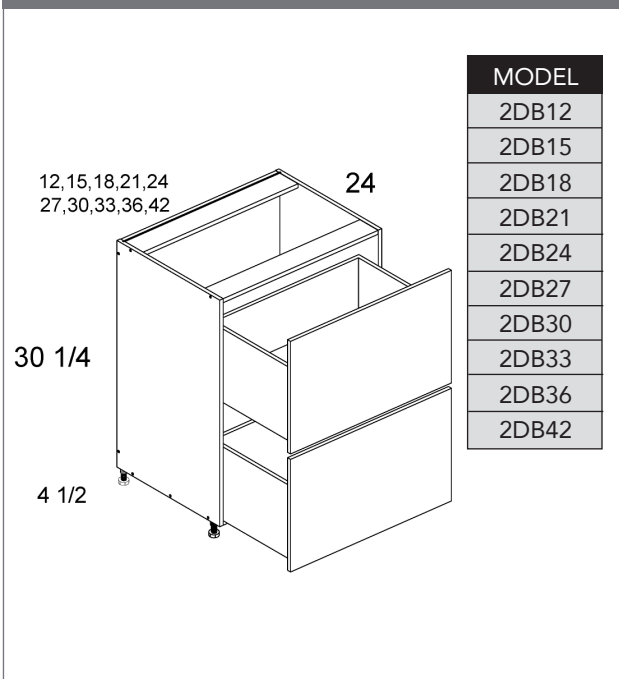

### PRODUCT SPECIFICATIONS

Full Height One Door Bases

Base Rollout with Basket Pullout

Base Rollout with Tray Pullout

Full Height Door Base Cabinet with Single Trashcan

125

### PRODUCT SPECIFICATIONS

Full Height Door Base Cabinet with Double Trashcan

| MODEL     |
|-----------|
| B18FHTCPO |
| B21FHTCPO |

Full Height Two Door Bases

| MODEL |
|-------|
| B24FH |
| B27FH |
| B30FH |
| B33FH |
| B36FH |
| B42FH |

### PRODUCT SPECIFICATIONS

Base Cabinet with Double Trashcan

Two Door One Drawer Bases

Two Drawer Bases

Two Drawer Bases with One Inner Drawer

127

### PRODUCT SPECIFICATIONS

**Two Drawer Bases with Two Inner Drawers**

| MODEL    |
|----------|
| 2DB2ID12 |
| 2DB2ID15 |
| 2DB2ID18 |
| 2DB2ID21 |
| 2DB2ID24 |
| 2DB2ID27 |
| 2DB2ID30 |
| 2DB2ID33 |
| 2DB2ID36 |