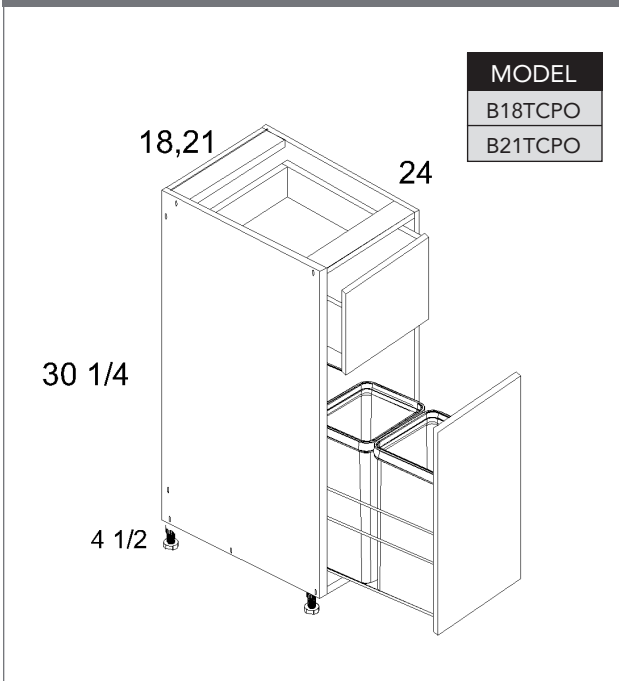

### PRODUCT SPECIFICATIONS

Full Height One Door Bases

Base Rollout with Basket Pullout

Base Rollout with Tray Pullout

Full Height Door Base Cabinet with Single Trashcan

125

### PRODUCT SPECIFICATIONS

Full Height Door Base Cabinet with Double Trashcan

| MODEL     |
|-----------|
| B18FHTCPO |
| B21FHTCPO |

Full Height Two Door Bases

| MODEL |
|-------|
| B24FH |
| B27FH |
| B30FH |
| B33FH |
| B36FH |
| B42FH |

### PRODUCT SPECIFICATIONS

Base Cabinet with Double Trashcan

Two Door One Drawer Bases

Two Drawer Bases

Two Drawer Bases with One Inner Drawer

127