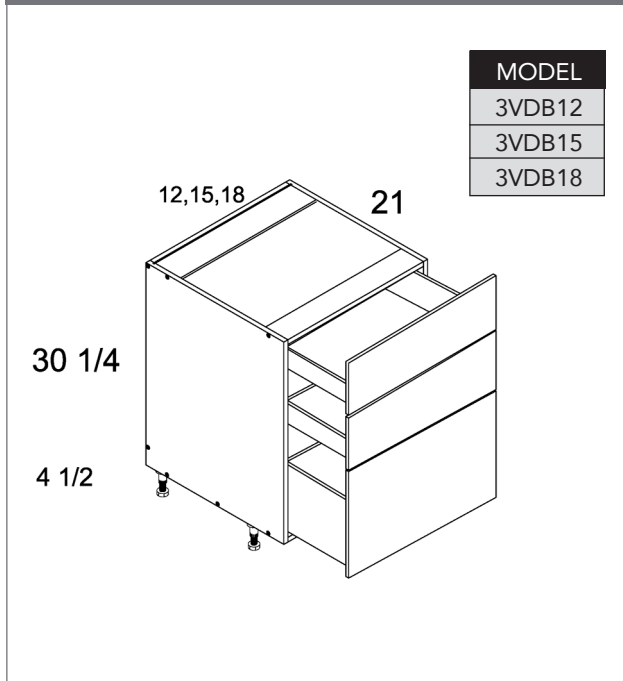

PRODUCT SPECIFICATIONS

Three Drawer Vanity Bases