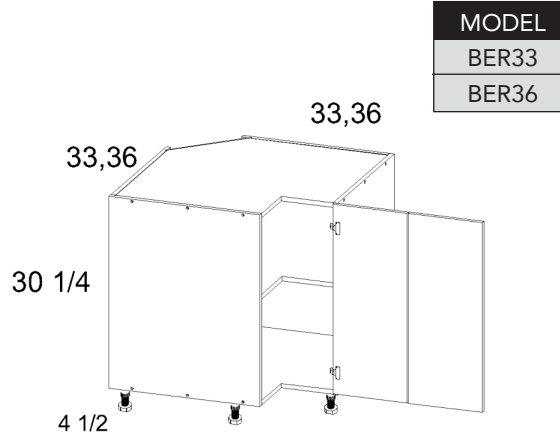

Base Easy Reach